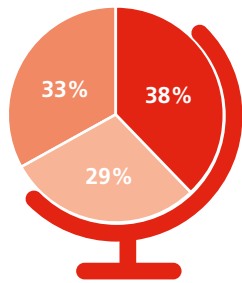

Factsheet Internationalisation

Leiden

Total number of residents Leiden:

127,079

Total number of residents in Leiden with Dutch nationality:

110,436

Total number of residents in Leiden with a foreign nationality:

16,643

These are internationals.

Duration of stay Internationals Leiden:

38% less than one year

29% between 1 and 3 years

33% longer than 3 years

18,4% of students at Leiden university are internationals.

International employees who *live* in Leiden: