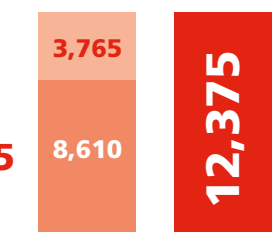

16,643

These are internationals.

Duration of stay Internationals Leiden:

38% less than one year

29% between 1 and 3 years

33% longer than 3 years

18,4% of students at Leiden university are internationals.

International employees who *live* in Leiden:

6,315

Knowledge workers: **3,630**

Migrant workers: **2,685**

International employees who *work* in Leiden:

12,375

Knowledge workers: **3,765**

Migrant workers: **8,610**

International employees who live in region 071: