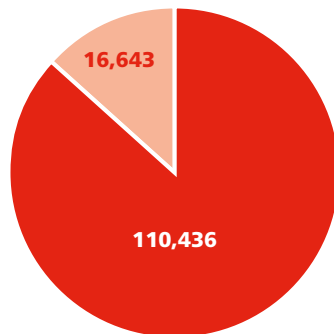

Factsheet Internationalisation

Leiden

Total number of residents Leiden:

127,079

Total number of residents in Leiden with Dutch nationality:

110,436

Total number of residents in Leiden with a foreign nationality:

16,643

These are internationals.

Duration of stay Internationals Leiden:

38% less than one year

29% between 1 and 3 years

33% longer than 3 years

18,4% of students at Leiden university are internationals.

International employees who *live* in Leiden:

6,315

Knowledge workers: **3,630**

Migrant workers: **2,685**

International employees who *work* in Leiden:

12,375

Knowledge workers: **3,765**

Migrant workers: **8,610**

International employees who live in region 071: